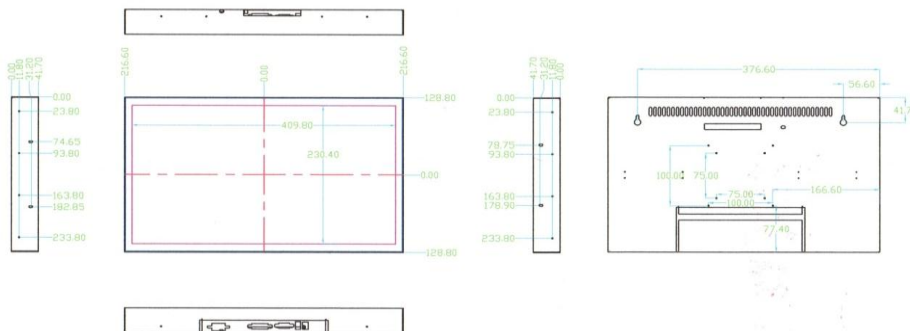

Display Specifications

LCD Display	18.5" Active Matrix TFT color LCD
Active Display Area	408.24(H) x 255.15(V) mm
Resolution	1440 x 900
Brightness	250nits
Viewing Angle	170° / 160°
I/O Connectors	DC power in ,D-SUB X 1 Optional : DVI , S-VIDEO TOUCH CONTROLL BOARD (RS232 or USB)
Touch Panel	Resistive (optional)
Operating Temperature	0~50°C (32 ~122 °F)
Certificate	Meet CE FCC Class A
Construction	Steel Chassis

Dimensions

*All specifications and photos are subject to change without notice.