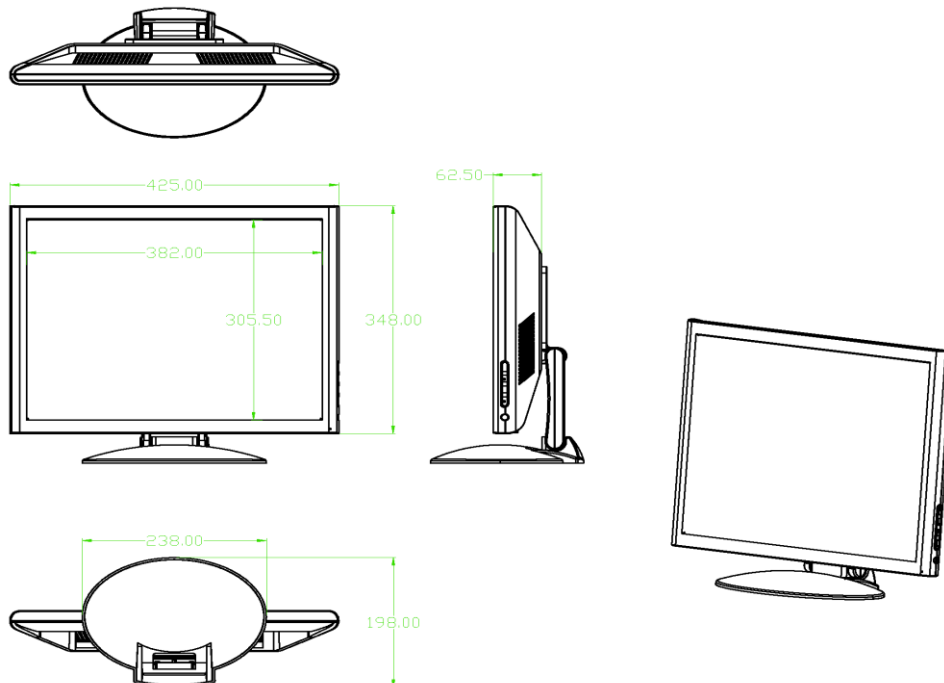

Dimensions

*All specifications and photos are subject to change without notice.